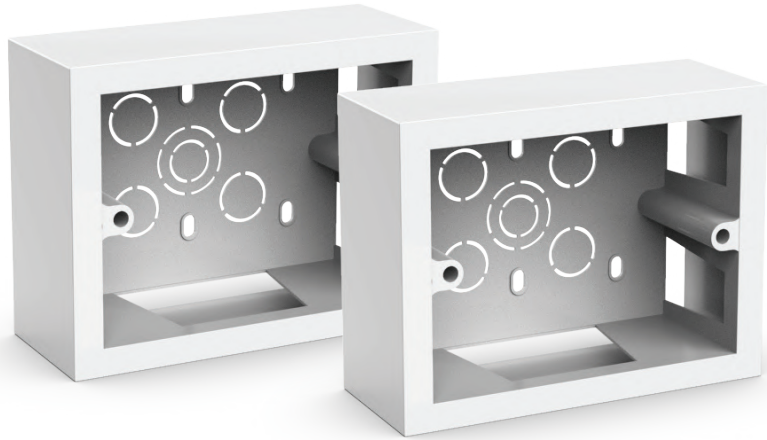

ELITE SURFACE BOXES UNBREAKABLE

Code	Item Description	Box	Ctn.
290001	1M / 2M (94 x 90 x 46)	10	300
290003	3M (118 x 90 x 46)	10	200
290004	4M (151 x 90 x 46)	10	200
290006	6M (220 x 90 x 46)	05	150
290008	8M (152 x 159 x 46)	05	150
H-290008	8M Hori (262 x 90 x 46)	05	100
290012	12M (220 x 159 x 46)	05	100
290016	16M (260 x 159 x 48)	05	60
290018	18M (220 x 220 x 46)	05	60

Terms & Conditions :

This cancels all our previous price list. • The price are inclusive of all Government Duties & Taxes as applicable. • Due to the continuous innovation and for better functioning, design of our products are liable to modification without notice. • In unforeseen circumstance the price list is liable to change without any notice. • Goods are dispatched by us on purchaser's risk. All claims for loss, damage or shortage will be filed by the purchaser directly with the carriers. • Subject to Mumbai Jurisdiction only for disputes, if any.

Guarantee Clause :

The guarantee is applicable when the devices are used with Vinay mounting flush and surface boxes, otherwise the guarantee period will be reduced by 50%. • The guarantee is only applicable when the products are installed as per the company's instruction and not tampered in any manner. • The company liability under this guarantee shall in no event and under any circumstances exceed the price paid by the customer to the company for the goods stated in the invoice.