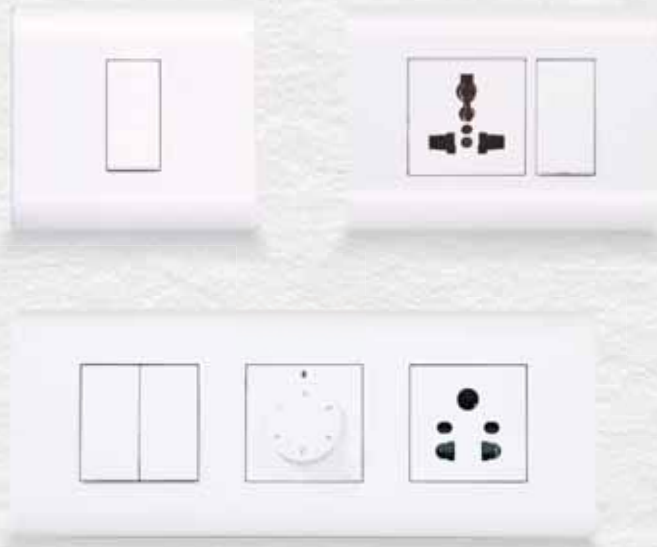

WUNDER

Colour your world the way you like with our 'Design-Your-Own' Modular Switch Plates from RR. A wide range of high-quality modular plates with UV Protection for longer life & fresh look to decorate your home or office the way your like. Mix & match, splash, write, brush the shades of your choice by bringing out the artist in you.

SUPERWHITE

White goes with everything. Quite literally. Our Super White modular switch plates made of DRC technology for longer life, dirt resistant design and Spark Shield for enhanced safety is the perfect fit to go classic. Keep it simple, yet chic with Superwhite modular switch plates.

Superwhite

DRC Technology for longer life

Captive screw & Dirt Resistant design

Spark Shield for enhanced safety

Tested for more than 3 Lakh Operations

HOSPITALITY

Offering quality solutions for the hospitality industry. Our vast range covers your every requirement, from a slick shaver-socket, electronic key-tags to motion-sensor lights and mood-enhancing foot lights. This uber chic range is designed to add life and convenience to hospitality. We go the extra mile with our bespoke offerings for large and personal requirements.

SKIRTING LIGHT

SHAVER SOCKET

KEY TAG SWITCH

MOVEMENT DETECTOR