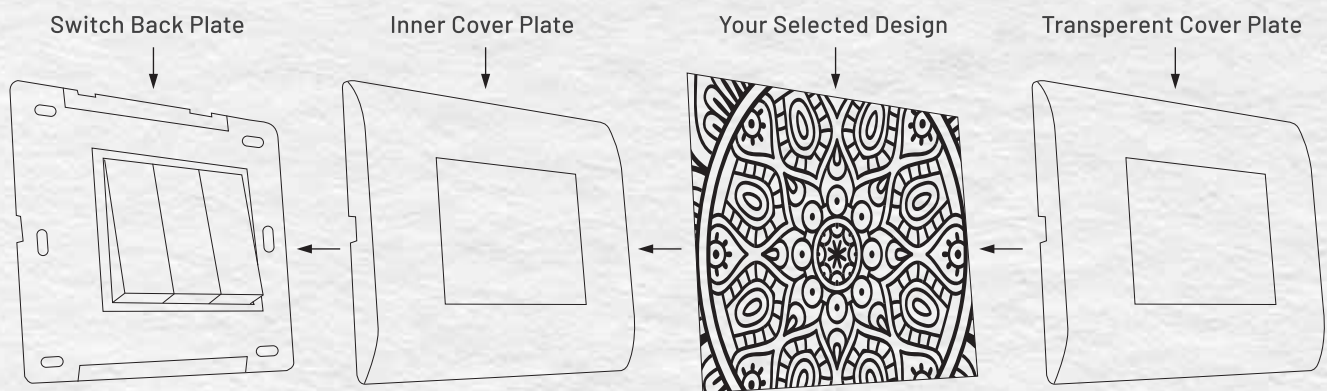

WUNDER

Colour your world the way you like with our 'Design-Your-Own' Modular Switch Plates from RR. A wide range of high-quality modular plates with UV Protection for longer life & fresh look to decorate your home or office the way your like. Mix & match, splash, write, brush the shades of your choice by bringing out the artist in you.

SUPERWHITE

White goes with everything. Quite literally. Our Super White modular switch plates made of DRC technology for longer life, dirt resistant design and Spark Shield for enhanced safety is the perfect fit to go classic. Keep it simple, yet chic with Superwhite modular switch plates.